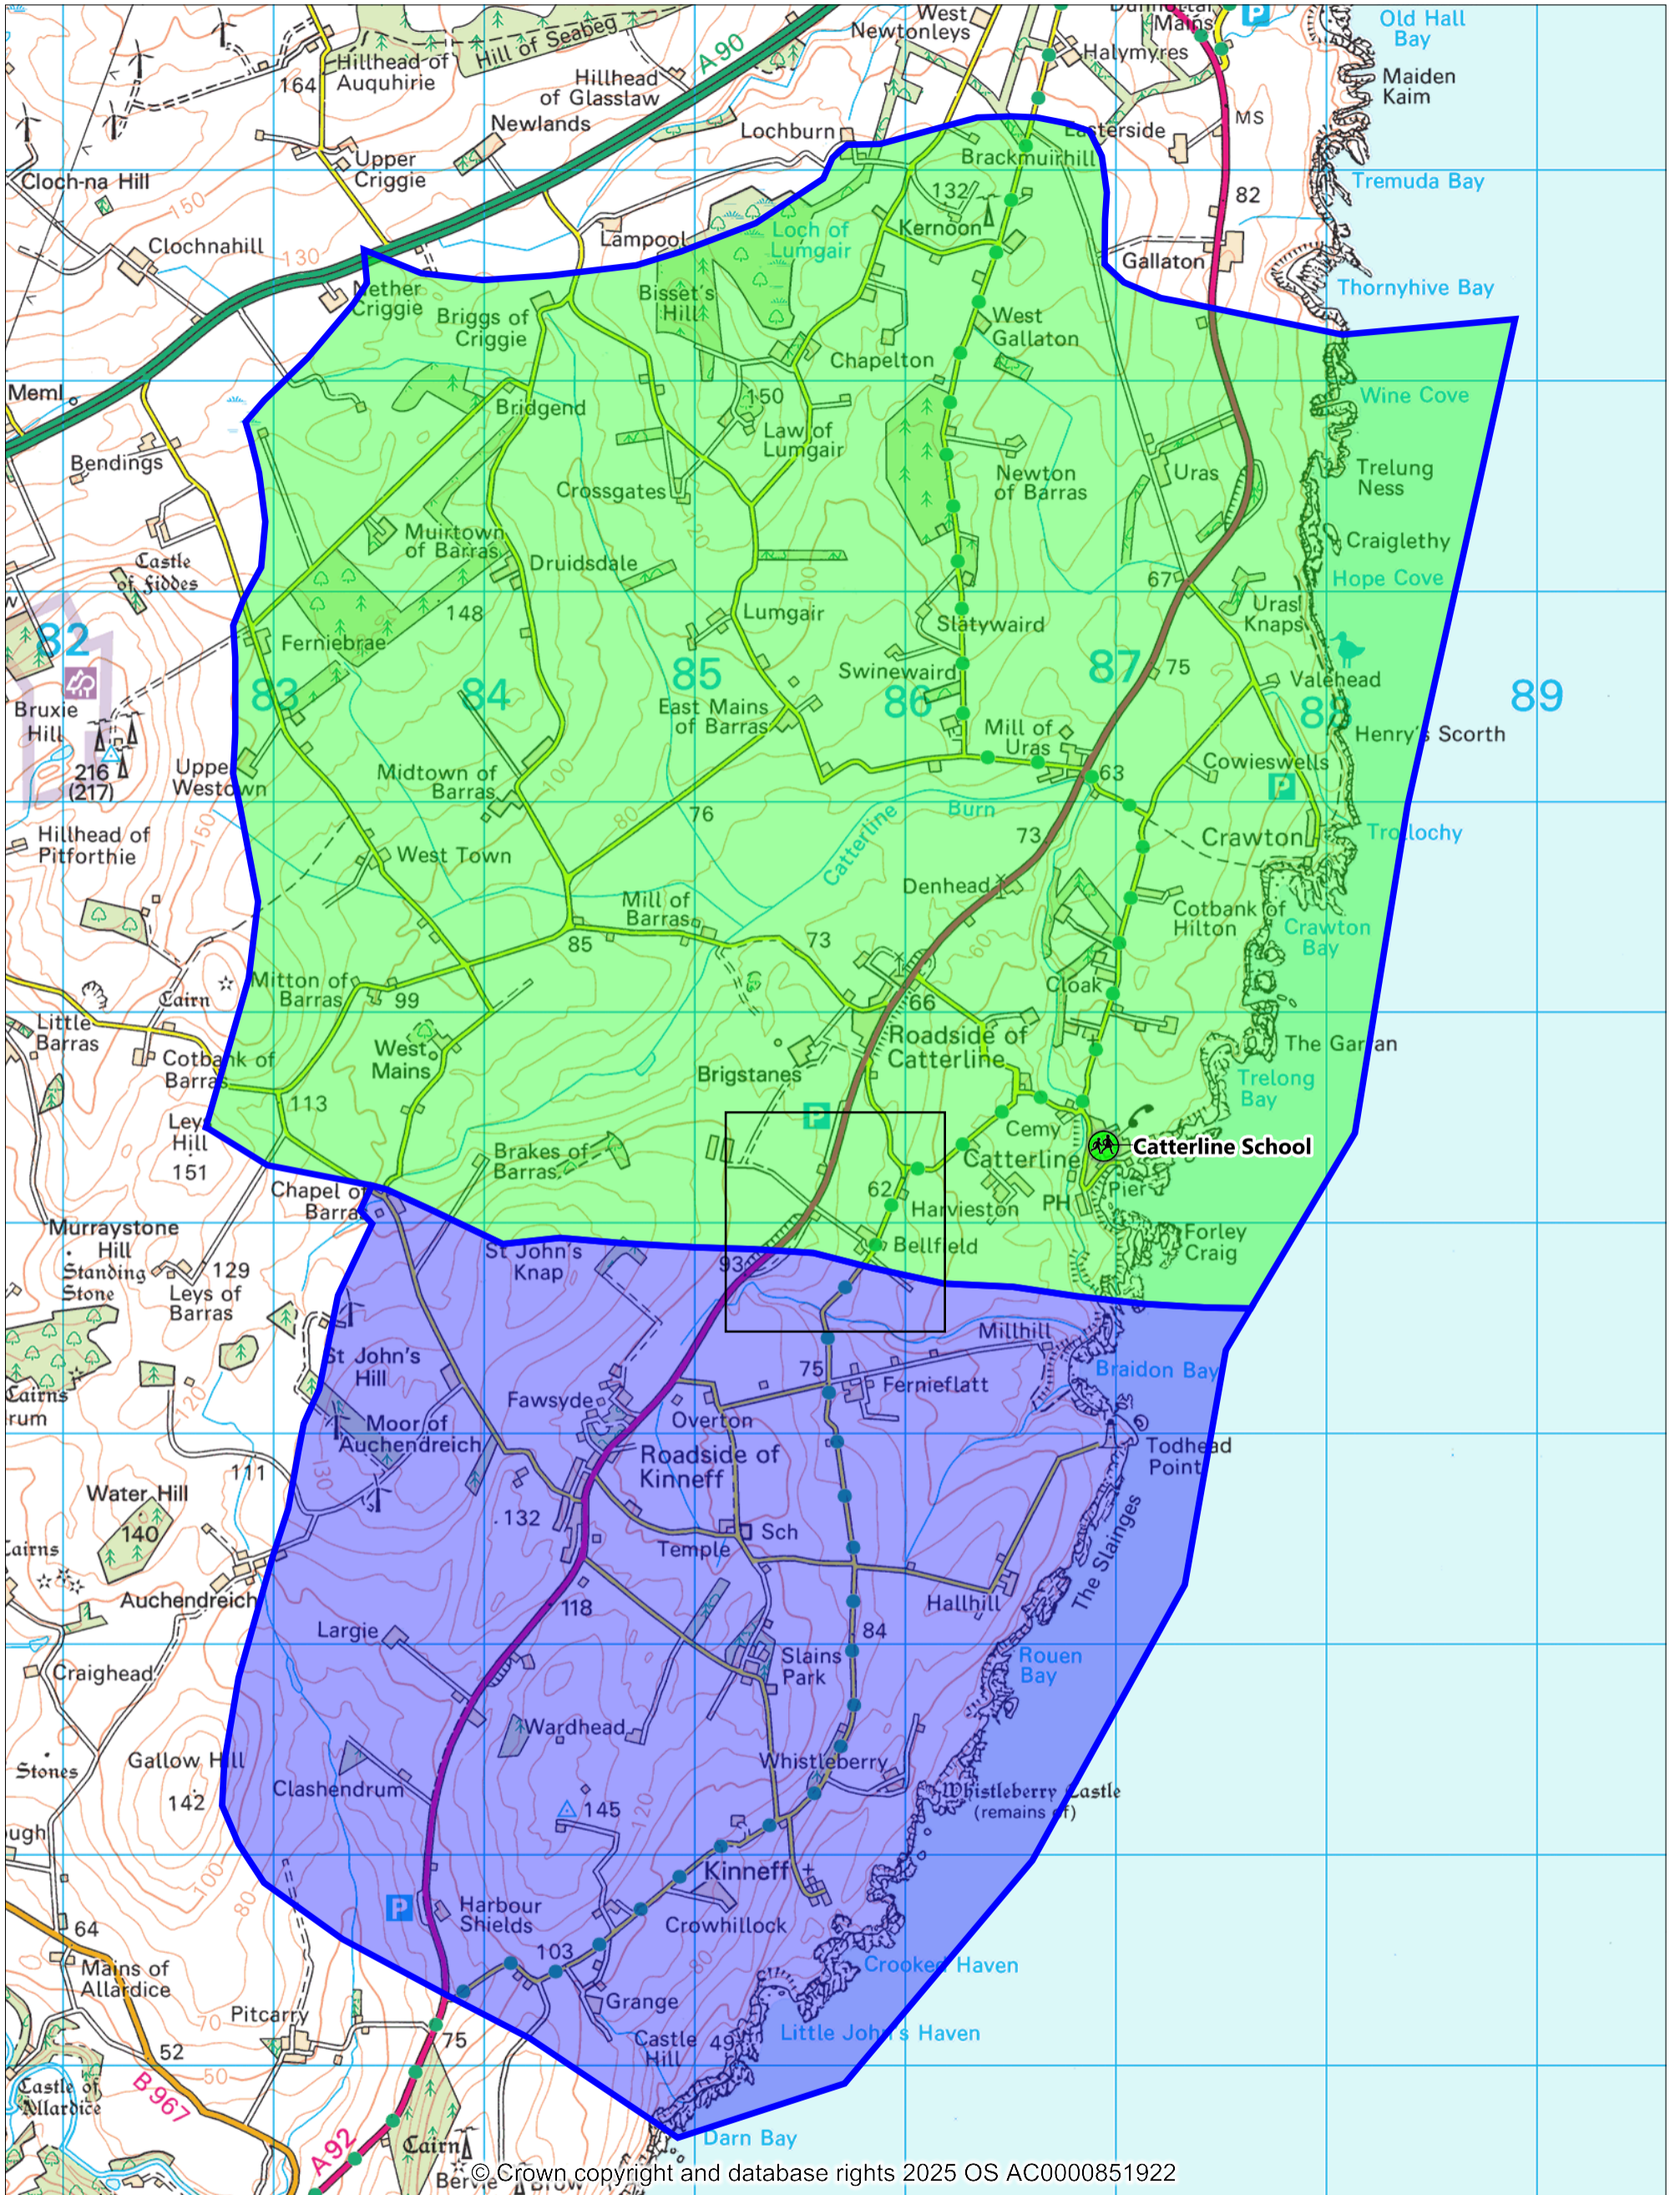

Kinneff School catchment area merged with Catterline School

Aberdeenshire Council
 Woodhill House
 Westburn Road
 Aberdeen
 AB16 5GB

Operator:	Learning Estates
Department:	E&CS
Drawing No:	1234-A
Date: 30/09/2025	Scale: 1:30000